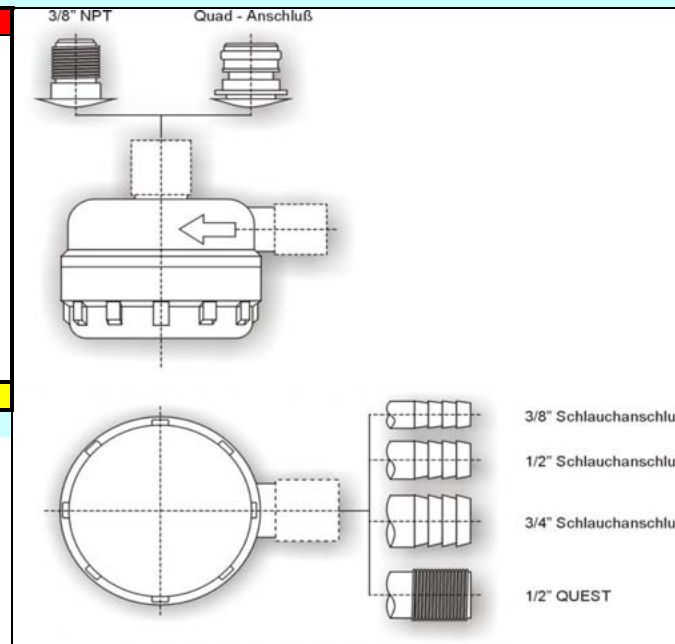

FILTER & CLIPS

RLFP	Jabsco	Flojet	Jabsco	Flojet
Clips	20465001	30647-1000	21000407A	30648-1000
		Triplex Hi Flow PAR Max 1.9 PAR Max 2.9 PAR Max 3.5 PAR Max 7 Pentaflex Washdown HotShot Series Washdown PAR Max 3 Series Washdown PAR Max 4 Series Washdown PAR Max 7 Series Par Max Plus Series 30573-0003 Tank Minifilter		Quad Sensor Max 14 VSD Sensor Max 17 VSD Dual Max VSD V-FLO Water Press. Pump Ultra Max 30573-0000 Tank Solenoid Valve 12 und 24 V

FILTER					
	Jabsco	Flojet	Einlass	Auslass	Maschenweite
Minifilter	46400-0530P	01740300B	Steck	Steck	40SS
Minifilter	46400-9500		Steck	Steck	40SS
Standard	46400-0000	01740000	3/4" 19mm	3/4" 19mm	40SS
Standard	46400-0002	01740002	1/2" 12mm	1/2" 12mm	40SS
Standard		01720002	1/2" 12mm	1/2" 12mm	20SS
Standard	46400-0003	01740003	3/8" 9,5mm	3/8" 9,5mm	40SS
Standard		01720000	3/4" 19mm	3/4" 19mm	20SS
Standard	46400-0004	01740004	1/2" AG	1/2" AG	40SS
Standard	46400-0010	01740010	3/4" 19mm	Steck 90°	40SS
Standard	46400-0012	01740012	1/2" 12mm	Steck 90°	40SS
Standard	46400-0014	01740014	1/2" AG	Steck 90°	40SS
Standard	46400-0375	01740375	3/8" 9,5mm NPT (F)	3/8" 9,5mm NPT (F)	40SS
Standard		01720103	3/8" 9,5mm	3/8" 9,5mm	20PP
Standard		01720102	1/2" 12mm	1/2" 12mm	20PP
Standard		01720112	1/2" 12mm	Steck 90°	20PP
Standard		01720123	3/8" 9,5mm	3/8" 9,5mm NPT 90°	20PP
Standard		01720375	3/8" 9,5mm NPT (F)	3/8" 9,5mm NPT (F)	20SS
Standard		01720023	3/8" 9,5mm	3/8" 9,5mm NPT 90°	20SS
Standard		01745023S	3/8" 9,5mm Inline	3/8" 9,5mm MNPT	PETG VIT 40SS
Standard		01745012S	1/2" 12mm Inline	Steck 90°	PETG VIT 40SS
Standard		01745010S	3/4" 19mm Inline	Steck 90°	PETG VIT 40SS
Standard		0174000S	3/4" 19mm Inline	3/4" 19mm	PETG VIT 40SS
Standard	18753-0040	20420040	Reparaturatz	Ersatzsieb Mesh 40	
		20925000A	Reparaturatz	Deckel und O-ring	