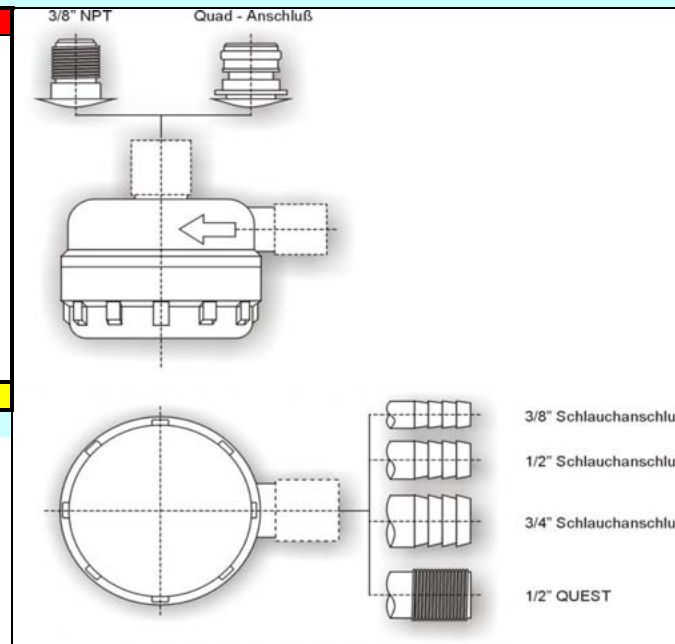

| FILTER | | | | | |
|------------|-------------|-----------|--------------------|--------------------|---------------|
| | Jabsco | Flojet | Einlass | Auslass | Maschenweite |
| Minifilter | 46400-0530P | 01740300B | Steck | Steck | 40SS |
| Minifilter | 46400-9500 | | Steck | Steck | 40SS |
| Standard | 46400-0000 | 01740000 | 3/4" 19mm | 3/4" 19mm | 40SS |
| Standard | 46400-0002 | 01740002 | 1/2" 12mm | 1/2" 12mm | 40SS |
| Standard | | 01720002 | 1/2" 12mm | 1/2" 12mm | 20SS |
| Standard | 46400-0003 | 01740003 | 3/8" 9,5mm | 3/8" 9,5mm | 40SS |
| Standard | | 01720000 | 3/4" 19mm | 3/4" 19mm | 20SS |
| Standard | 46400-0004 | 01740004 | 1/2" AG | 1/2" AG | 40SS |
| Standard | 46400-0010 | 01740010 | 3/4" 19mm | Steck 90° | 40SS |
| Standard | 46400-0012 | 01740012 | 1/2" 12mm | Steck 90° | 40SS |
| Standard | 46400-0014 | 01740014 | 1/2" AG | Steck 90° | 40SS |
| Standard | 46400-0375 | 01740375 | 3/8" 9,5mm NPT (F) | 3/8" 9,5mm NPT (F) | 40SS |
| Standard | | 01720103 | 3/8" 9,5mm | 3/8" 9,5mm | 20PP |
| Standard | | 01720102 | 1/2" 12mm | 1/2" 12mm | 20PP |
| Standard | | 01720112 | 1/2" 12mm | Steck 90° | 20PP |
| Standard | | 01720123 | 3/8" 9,5mm | 3/8" 9,5mm NPT 90° | 20PP |
| Standard | | 01720375 | 3/8" 9,5mm NPT (F) | 3/8" 9,5mm NPT (F) | 20SS |
| Standard | | 01720023 | 3/8" 9,5mm | 3/8" 9,5mm NPT 90° | 20SS |
| Standard | | 01745023S | 3/8" 9,5mm Inline | 3/8" 9,5mm MNPT | PETG VIT 40SS |
| Standard | | 01745012S | 1/2" 12mm Inline | Steck 90° | PETG VIT 40SS |
| Standard | | 01745010S | 3/4" 19mm Inline | Steck 90° | PETG VIT 40SS |
| Standard | | 0174000S | 3/4" 19mm Inline | 3/4" 19mm | PETG VIT 40SS |
| Standard | 18753-0040 | 20420040 | Reparaturatz | Ersatzsieb Mesh 40 | |
| | | 20925000A | Reparaturatz | Deckel und O-ring | |